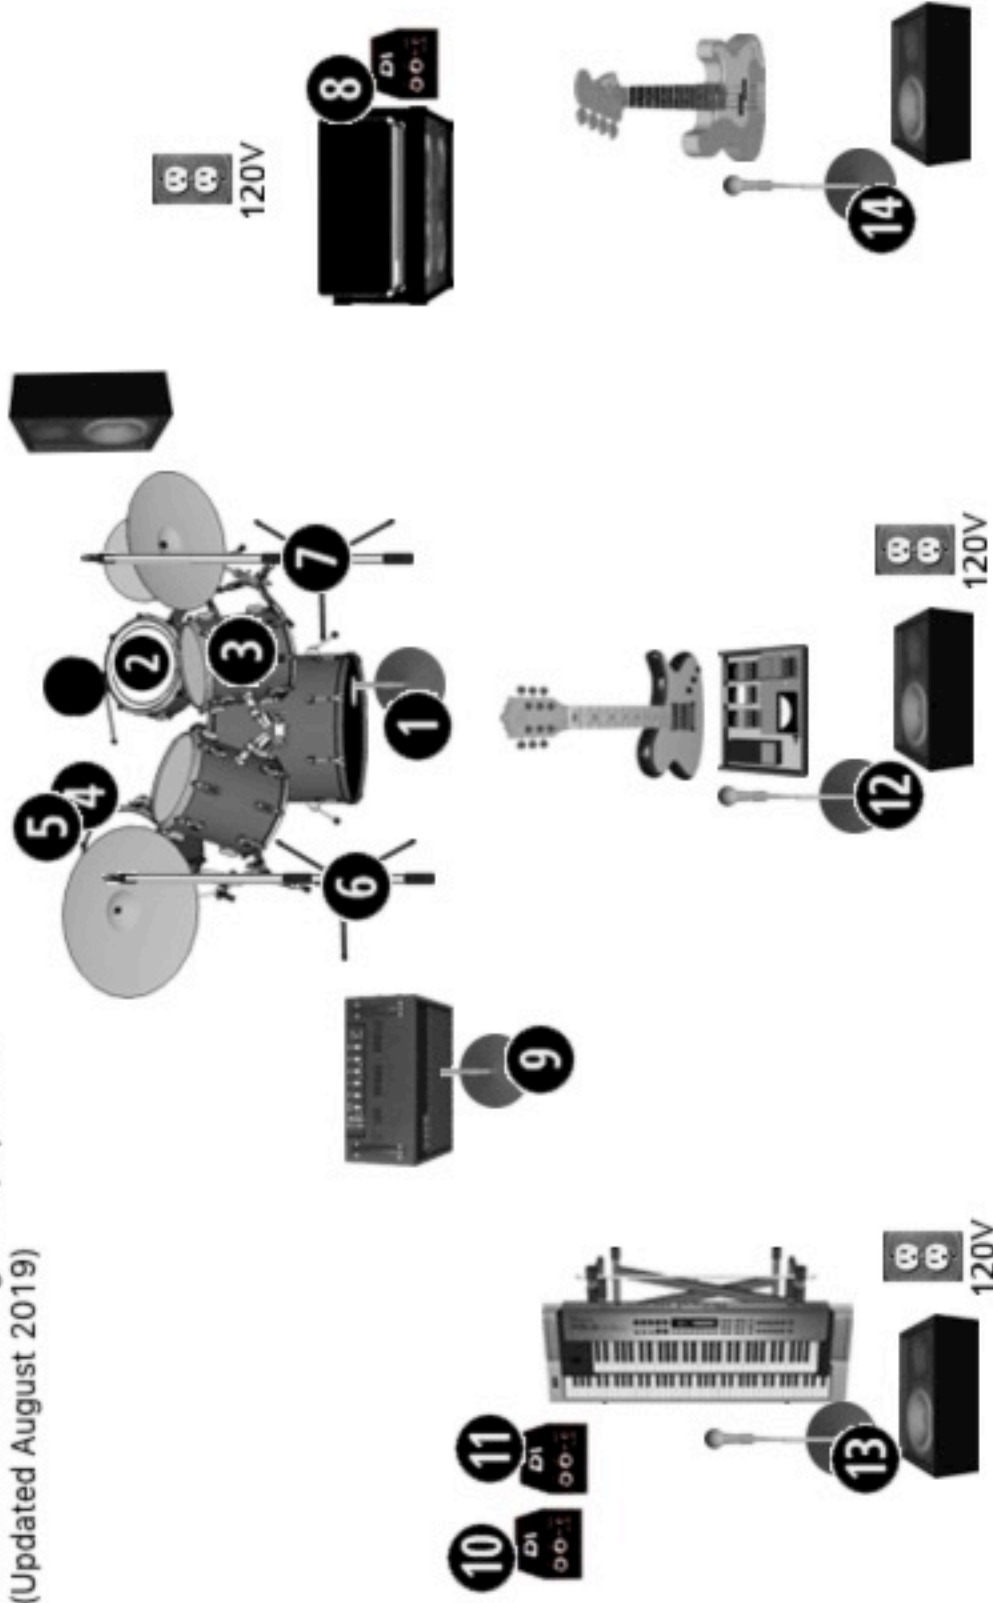

Ice Station Zebra Stage Plot/Input List
 (Updated August 2019)

- 1. Kick
- 2. Snare
- 3. Rack Tom
- 4. Floor Tom 1
- 5. Floor Tom 2
- 6. Overhead 1
- 7. Overhead 2
- 8. Bass Amp (DI)
- 9. Guitar Amp Mic
- 10. Keyboard DI 1

- 11. Keyboard DI 2
- 12. Guitar Vocals
- 13. Keyboard Vocals
- 14. Bass Vocals